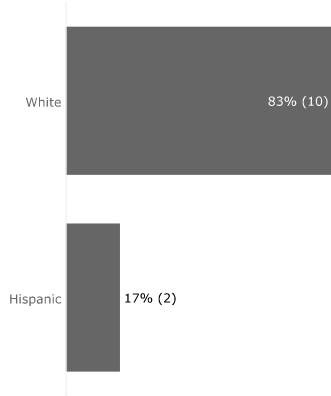

# NJ Law Enforcement Officers (2022)

Year  
2022

Agency ?  
Clinton Town PD ..

Displaying 1 law enforcement agency.

12  
Officers

2,773  
Population

4.3  
Officers per 1,000  
residents

Hiring  
Governed  
by Civil  
Service?

## Officers - Race/Ethnicity ?