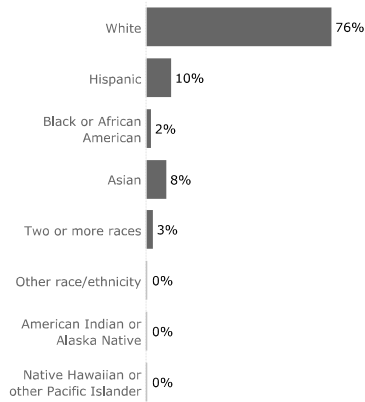

Census Population